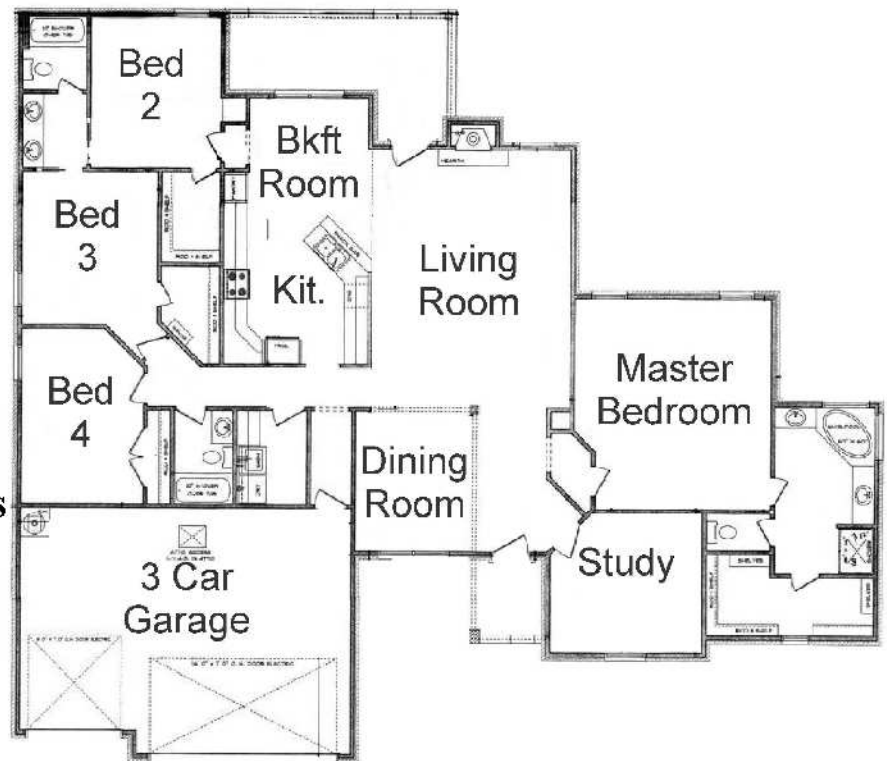

For the exclusive use in marketing of ADR Homes by Roth and Toni Farmer. Not to be used without written consent.

7123-9-2007