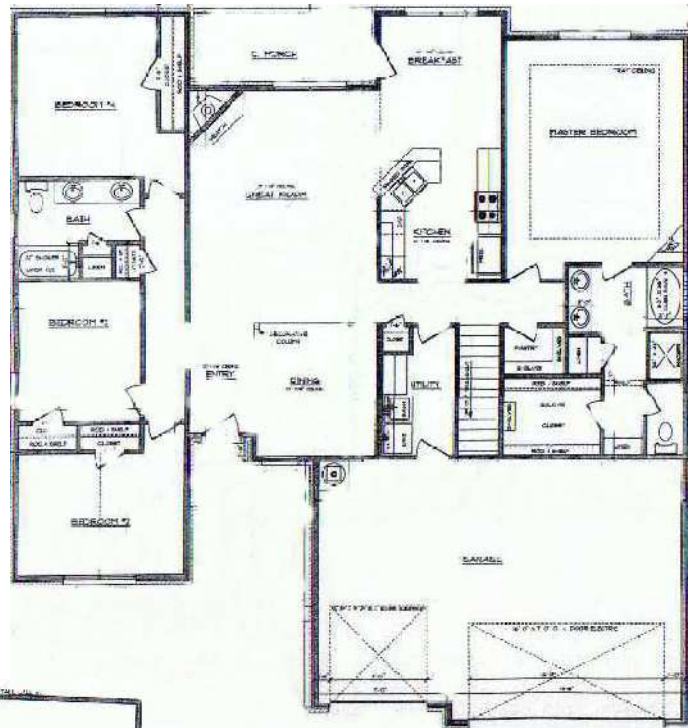

For the exclusive use in marketing of ADR Homes by Roth and Toni Farmer. Not to be used without written consent.

1036-3-2010