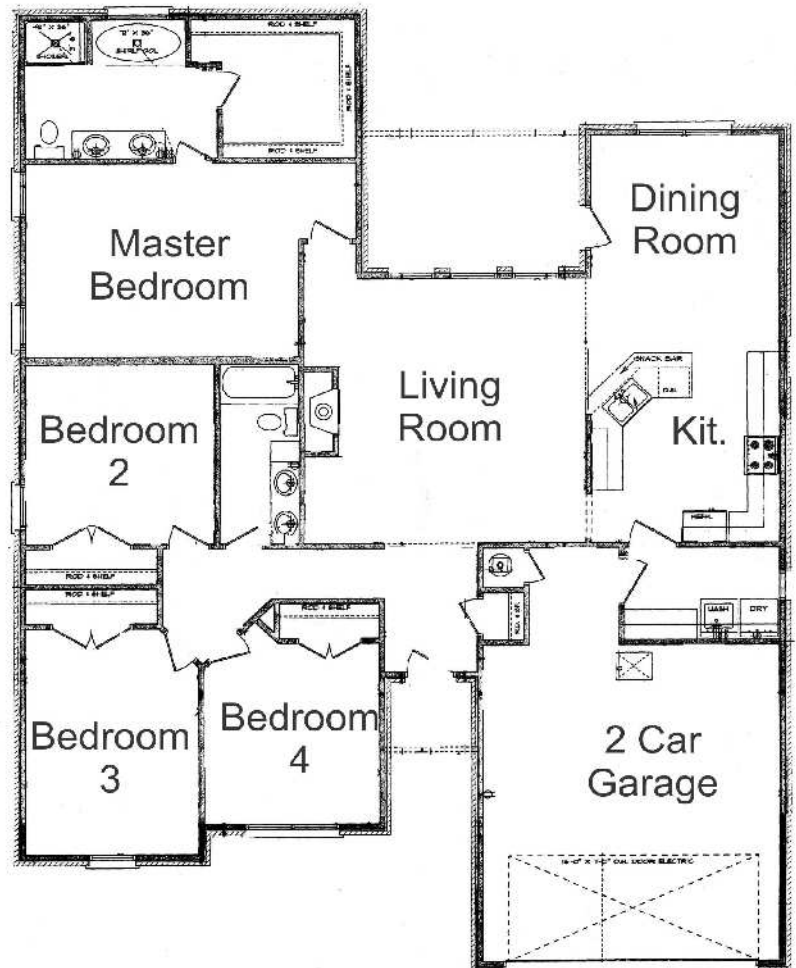

For the exclusive use in marketing of ADR Homes by Roth and Toni Farmer. Not to be used without written consent.

3653-10-2003