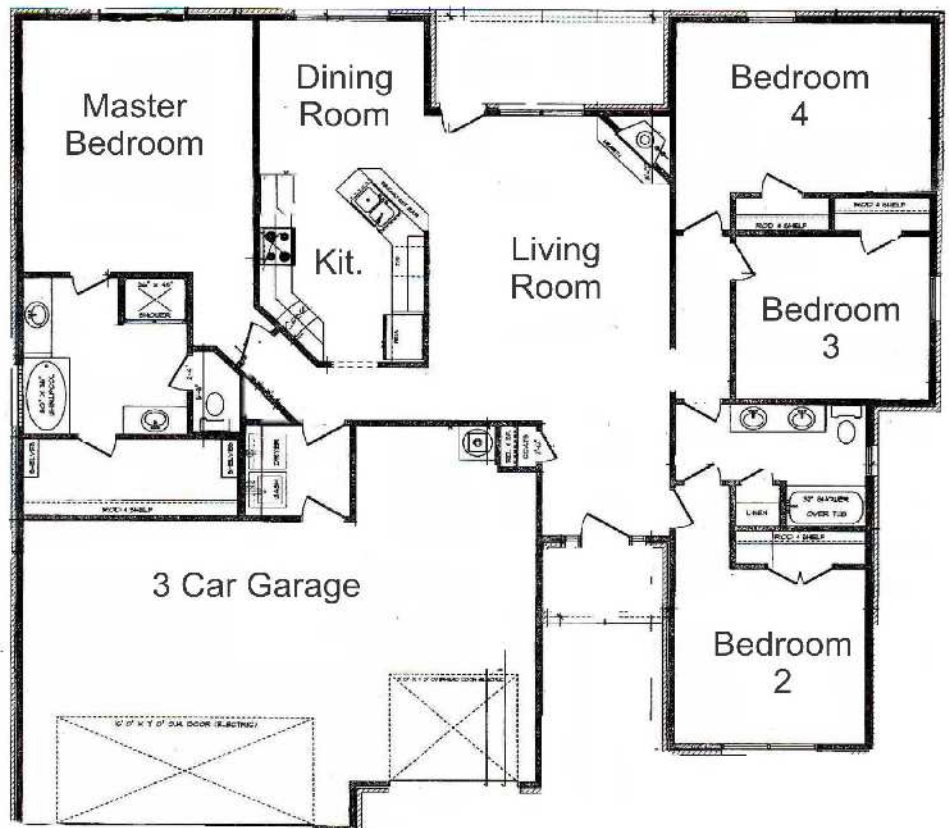

For the exclusive use in marketing of ADR Homes by Roth and Toni Farmer. Not to be used without written consent.

7109-9-2007