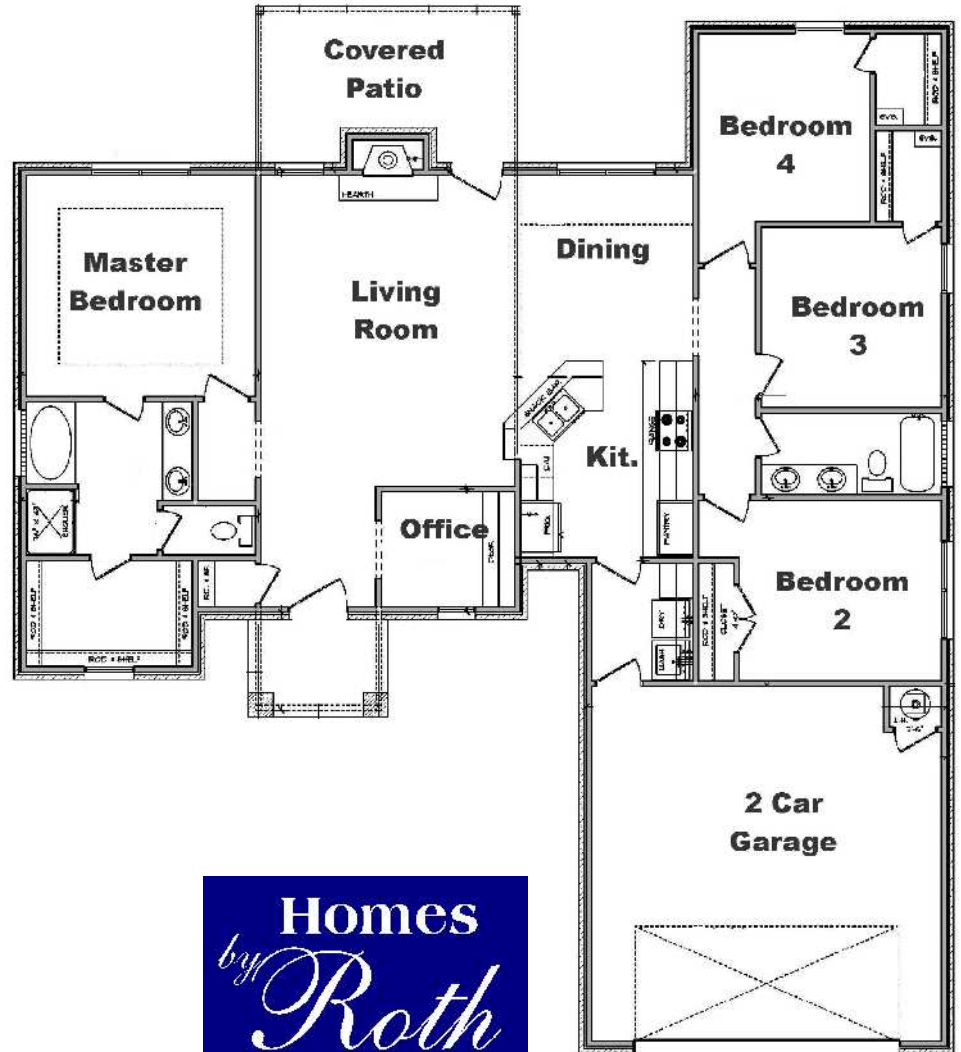

# The Nola

1864 S.F. +/-  
4 Bedrooms  
Computer Room  
2 Full Baths  
Fireplace  
Covered Patio  
2 Car Garage  
Fenced Backyard  
Granite Countertops

For the exclusive use in marketing of ADR Homes by Roth and Toni Farmer. Not to be used without written consent. All plans are copyrighted and subject to change.

**111050-6-2011**