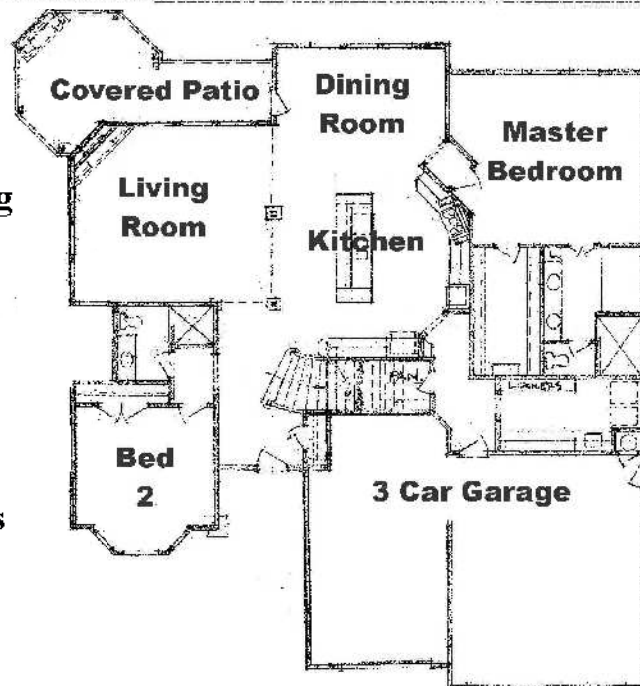

The Newburg

3308 S.F. +/-

4 Bedrooms

Open Living/Kitchen/Dining

2 Up/ 2 Down Split

Bonus Room

3 Baths

Covered Patio

3 Car Garage

Hand-scraped Wood Floors

Crown Molding

Central Vac

Surround Sound

Fenced Backyard

Granite Countertops

For the exclusive use in marketing of ADR Homes by Roth and Toni Farmer. Not to be used without written consent.