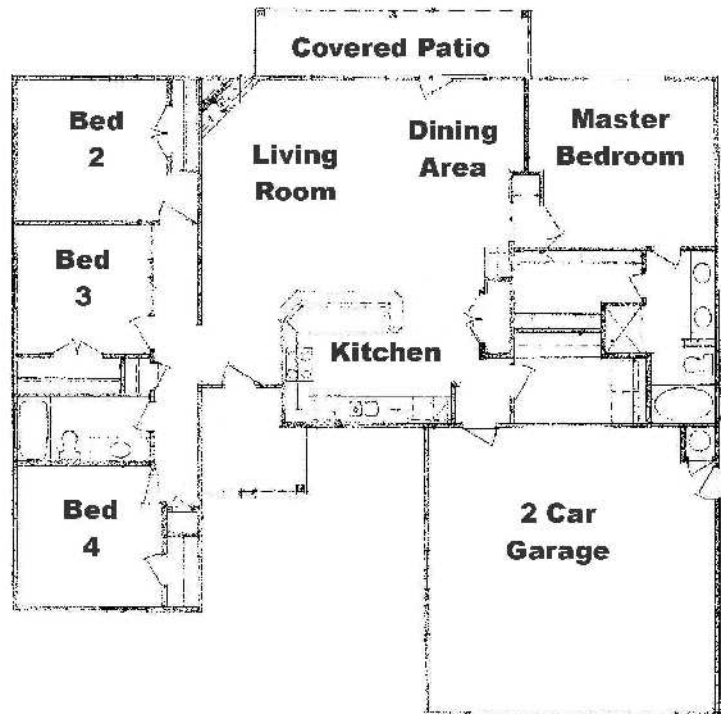

For the exclusive use in marketing of ADR Homes by Roth and Toni Farmer. Not to be used without written consent.

R02012