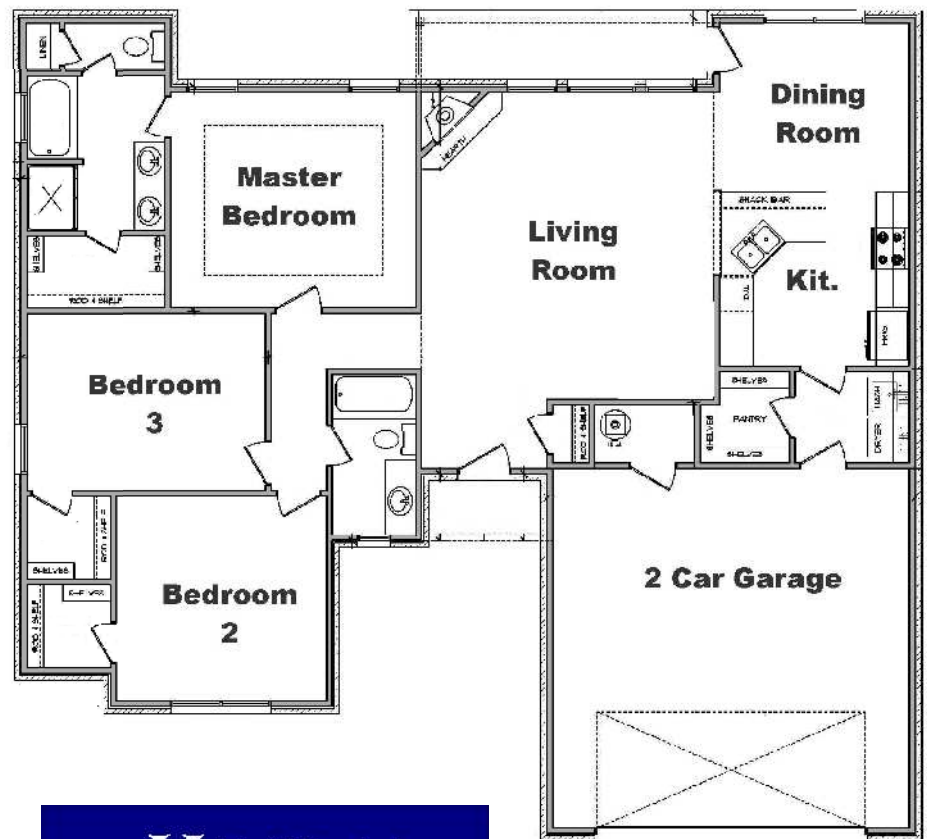

The Kourtney

1652 S.F. +/-
3 Bedrooms
2 Baths
Covered Patio
2 Car Garage
Whirlpool Tub
Separate Shower
Walk-In Closets

For the exclusive use in marketing of ADR Homes by Roth and Toni Farmer. Not to be used without written consent.