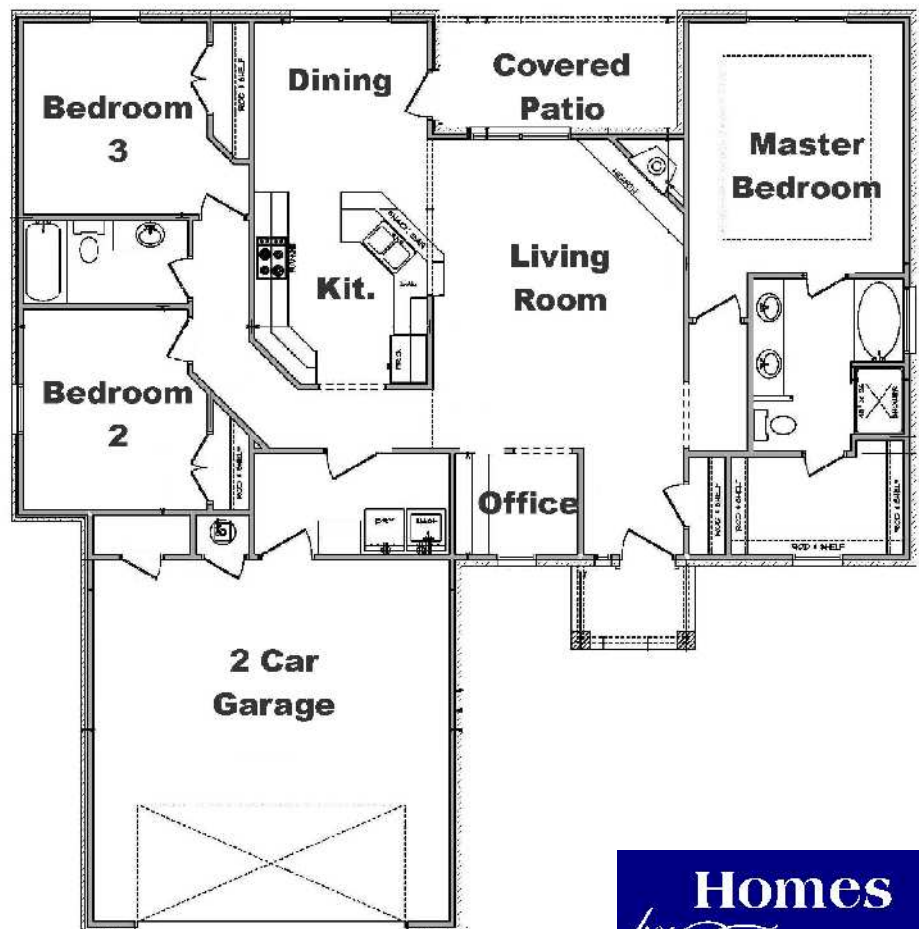

The Keelan

1653 S.F. +/-
3 Bedrooms
2 Full Baths
Fireplace
Covered Patio
2 Car Garage
Fenced Backyard
Granite Countertops

For the exclusive use in marketing of ADR Homes by Roth and Toni Farmer. Not to be used without written consent. All plans are copywrited and subject to change.