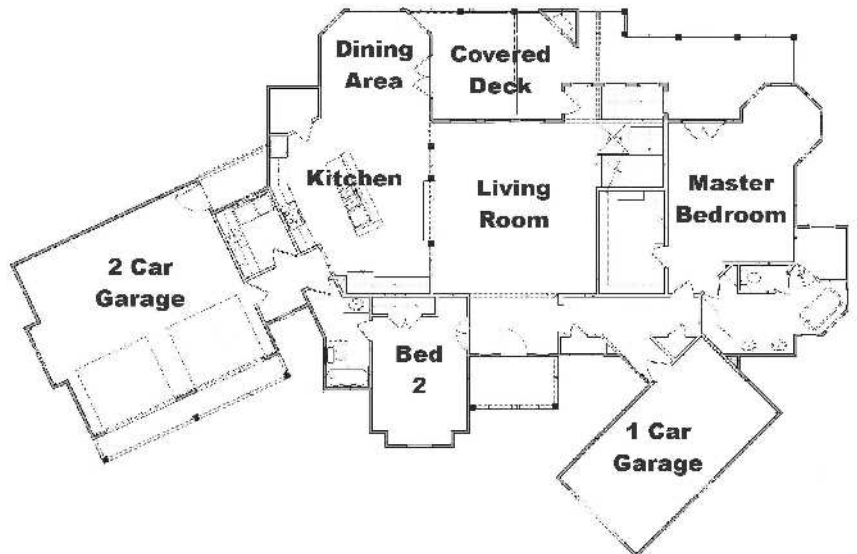

The Greenbrier

3712 S.F. +/-
4 Bedroom Split Plan
4 Baths
Walk-out Basement
Huge Game Room
Covered Patio & Deck
3 Car Split Garage
Master Suite w/Retreat
Granite Countertops
Gas Log Fireplace
Wood Floors
Security
Central Vac