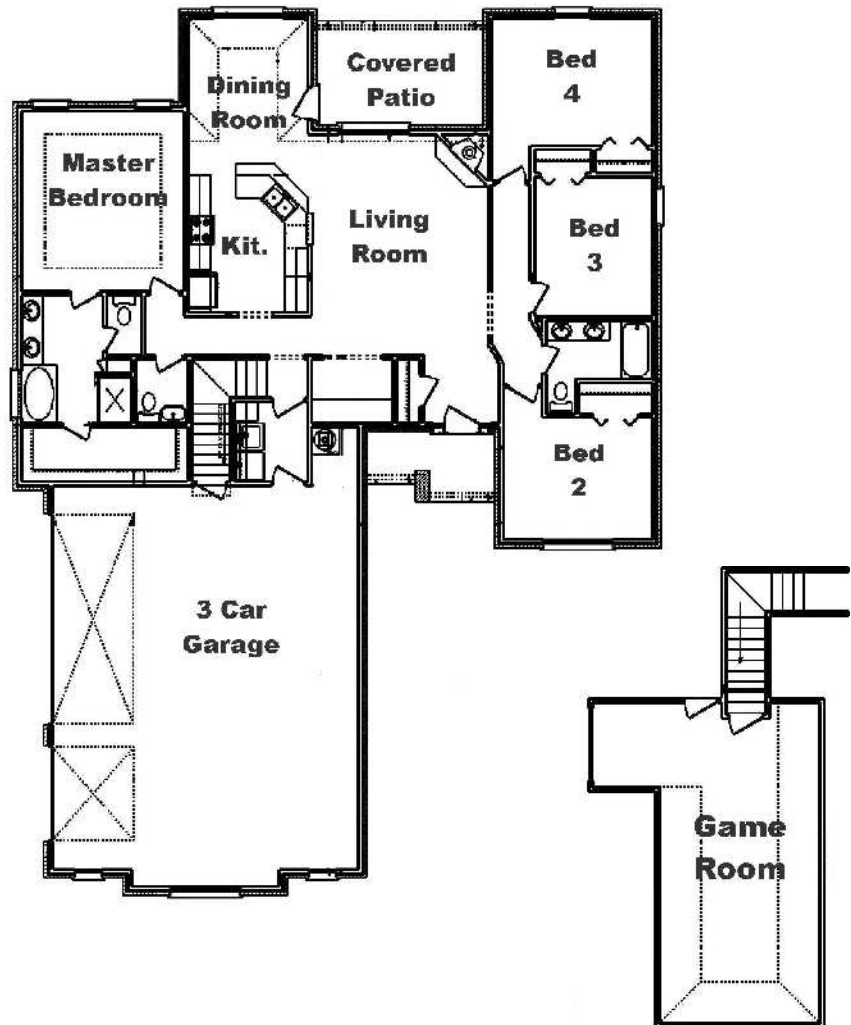

The Galen

2451 S.F. +/-
4 Bedroom Split Pla
2 Baths
Huge Master Close
Side Load Garage
Bonus Room
Covered Patio
Granite Countertop
Gas Log Fireplace

For the exclusive use in marketing of ADR Homes by Roth and Toni Farmer. Not to be used without written consent.