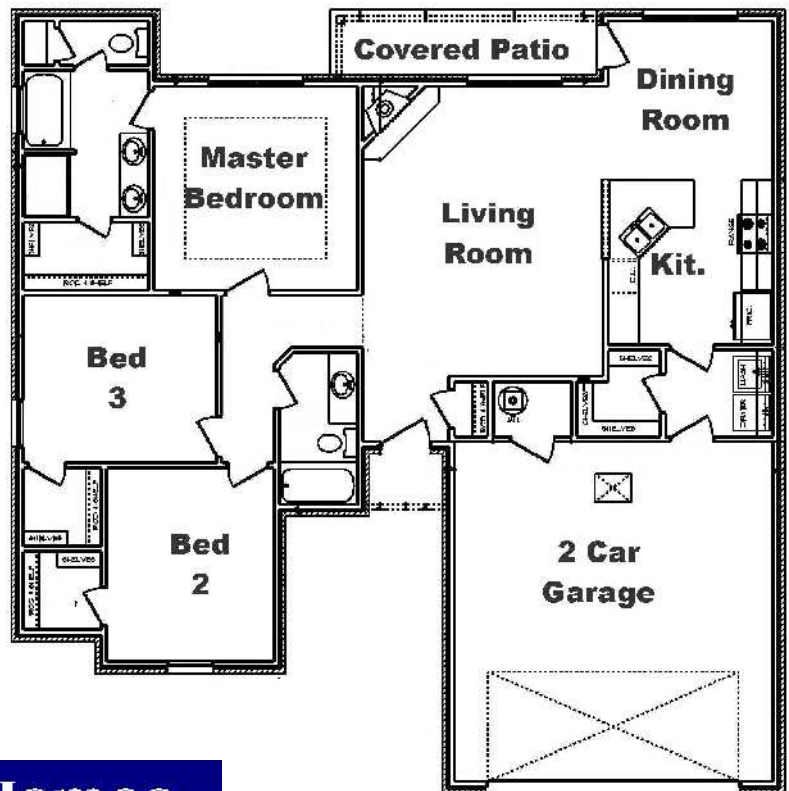

The Gabriel

1500S.F. +/-
3 Bedroom
2 Baths
Huge Pantry
Centralized Bedrooms
Covered Patio
2 Car Garage
Granite Countertops
Gas Log Fireplace
Pantry

For the exclusive use in marketing of ADR Homes by Roth and Toni Farmer. Not to be used without written consent.