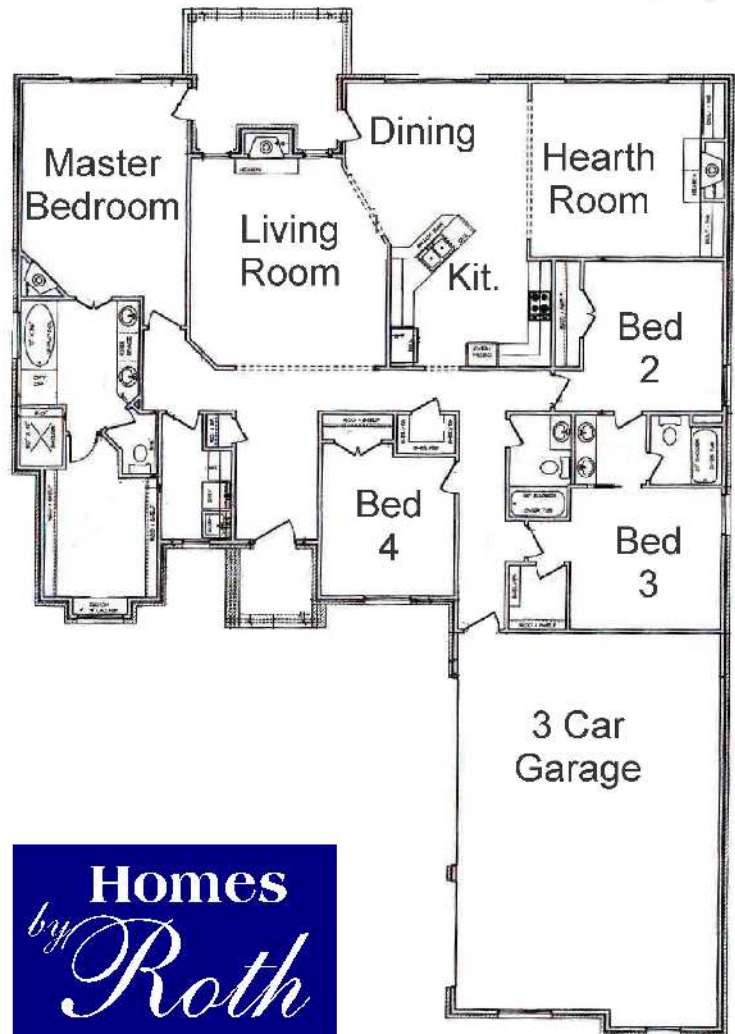

For the exclusive use in marketing of ADR Homes by Roth and Toni Farmer. Not to be used without written consent.

1126-12-2010