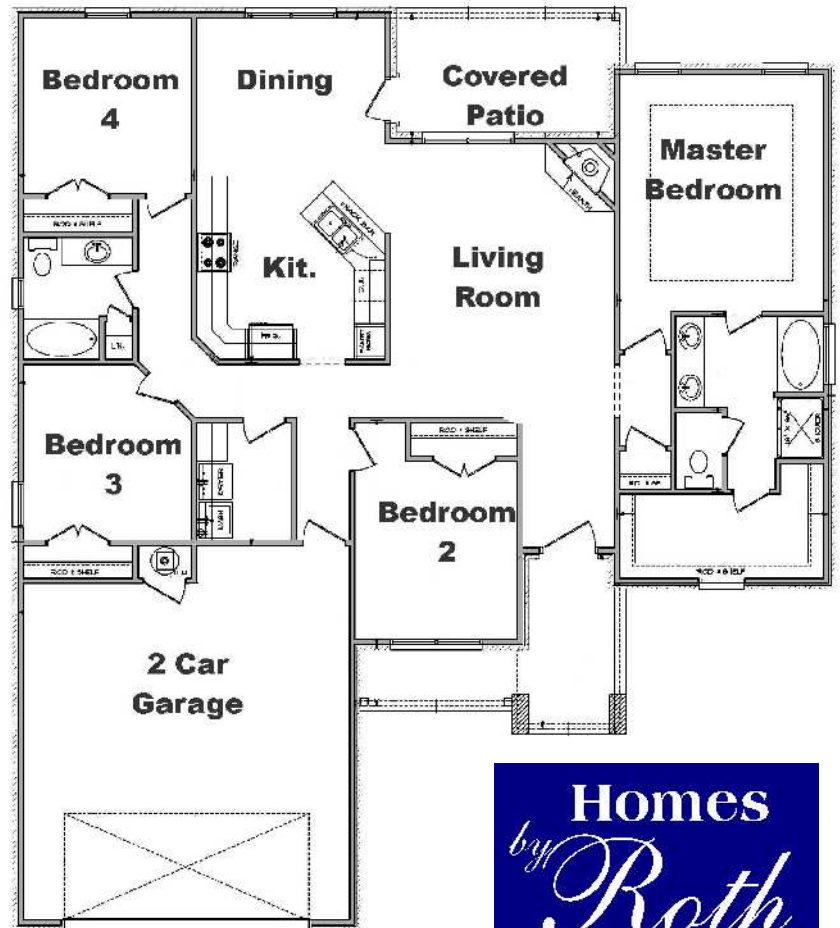

The Fiona

1873 S.F. +/-
4 Bedrooms
2 Full Baths
Fireplace
Covered Patio
2 Car Garage
Fenced Backyard
Granite Countertops

For the exclusive use in marketing of ADR Homes by Roth and Toni Farmer. Not to be used without written consent. All plans are copyrighted and subject to change.

111051-6-2011