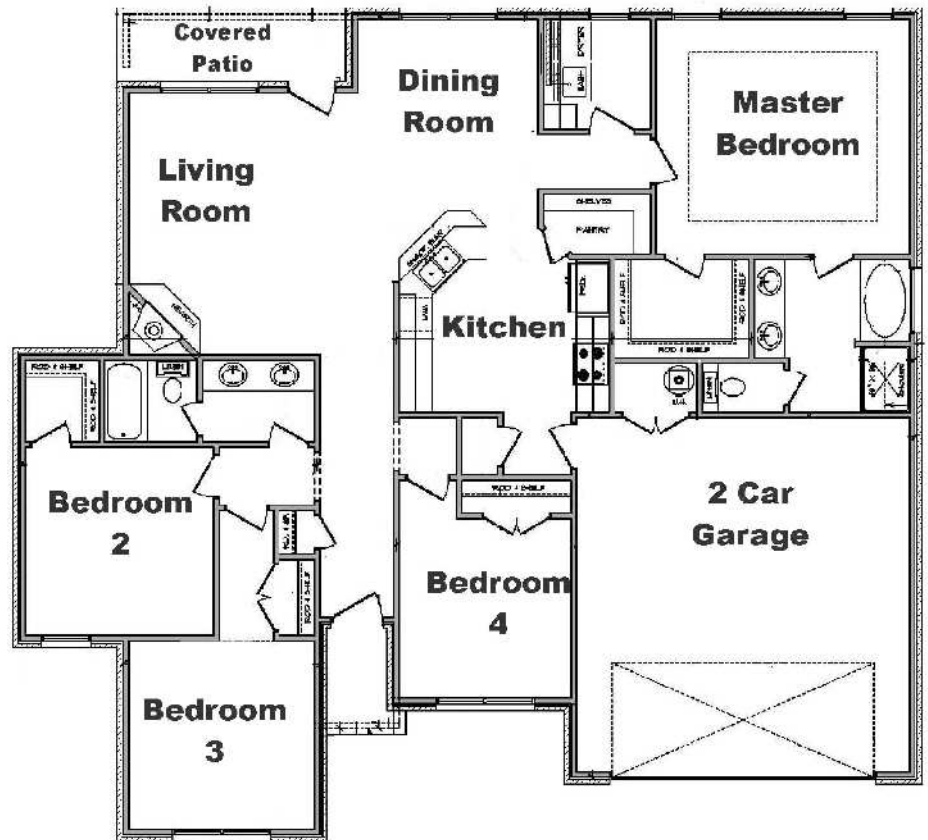

The Brianna

1857 S.F. +/-
4 Bedrooms
2 Full Baths
Fireplace
Covered Patio
2 Car Garage
Fenced Backyard
Granite Countertops

For the exclusive use in marketing of ADR Homes by Roth and Toni Farmer. Not to be used without written consent. All plans are copywrited and subject to change.

111053-6-2011