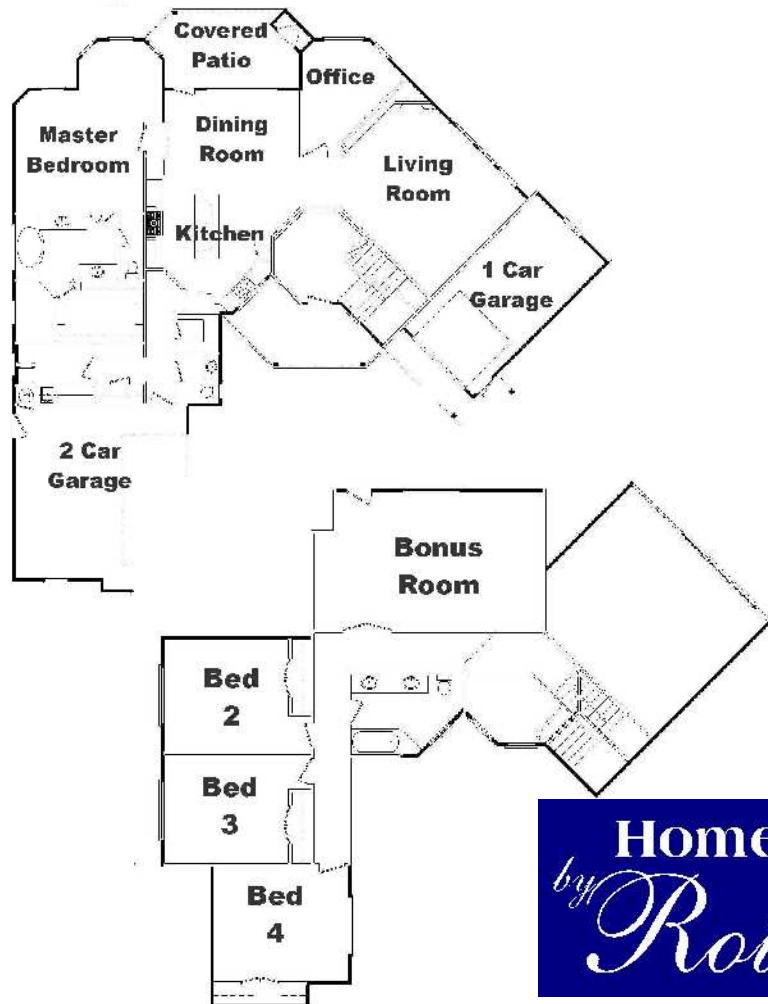

For the exclusive use in marketing of ADR Homes by Roth and Toni Farmer. Not to be used without written consent.

R02612